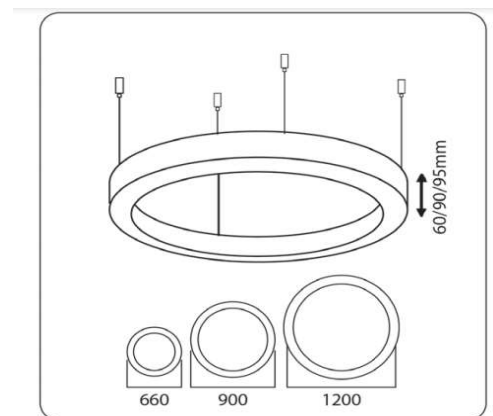

Dia=660mm
H=60/90/95mm

Frame

Aluminium

Color Tempertaure

5700K

Power

35W

Total Luminous Flux

L70 minimum at 50,000
burning hours

Dimension diagram

Remarks:-

Address: Plot #7 Saroorpur-Nangla Industrial Area,Ballabgarh-Sohna Road,Faridabad-121005

Email: info@sovitron.com